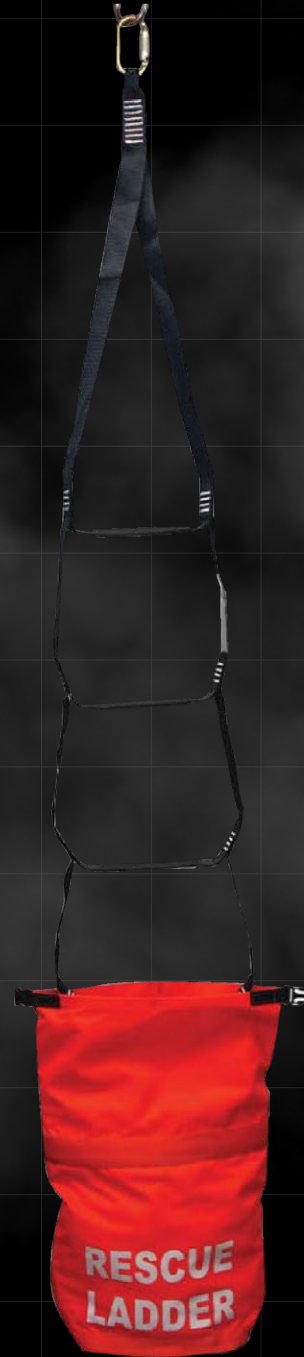

SPEC SHEET

RLA18 Rescue 18' Ladder Kit

Design Specifications

The Basic Rescue Ladder is equipped with a fast drop in 18' foot ladder with a locking ANSI steel carabiner for quick attachment.

The fast drop in system features a simple but rugged roll top bag with reflective lettering.

This highly visible bag makes this rescue ladder easy to find in emergency situations.

Material Specifications

Ladder Nylon Webbing

ANSI Carabiner Zinc Plated Steel

Deployment Bag Ballistic Nylon

Total Weight 7.5 lbs.

Performance Specifications

Ladder Length 18' ft (5.4m)

Max User Weight 310-lbs / 140kg

Working Load 620-lbs / 281g

Relevant Standards

Steel Carabiner (30 kN) ANSI Z359.12

Rescue Kit OSHA
1910.140 / 1926.503
COMPLIANT